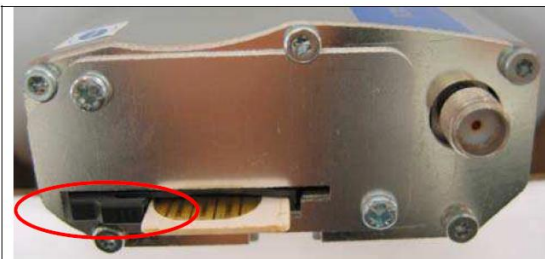

Extract/Extrait

Fastrack Supreme User Guide
Reference: WA_DEV_Fastrk_UGD_001
Revision: 001e
Date: 5 june, 2007

Fastrack Supreme User Guide Features and Services

4.2.5 SIM Card Lock Feature

The FASTRACK Supreme has now implemented a SIM connector having a carrier with lock. This helps ensuring the user to have proper SIM card insertion and locked before proper use of GSM network.

SIM card is inserted but not locked. GSM network is not ready for use. Only emergency call 112 is possible.

SIM card is inserted and being locked properly. GSM network is ready for use.

Figure 11: SIM card lock feature

Guide d'utilisateur Fastrack Supreme Fonctionnalités et services

4.2.5 Fonctionnalité Verrou de la carte SIM

Le Fastrack Supreme a désormais implémenté le connecteur SIM avec verrou. Ceci permet de s'assurer que l'utilisateur a correctement inséré et verrouillé la carte SIM avant d'utiliser le réseau GSM.